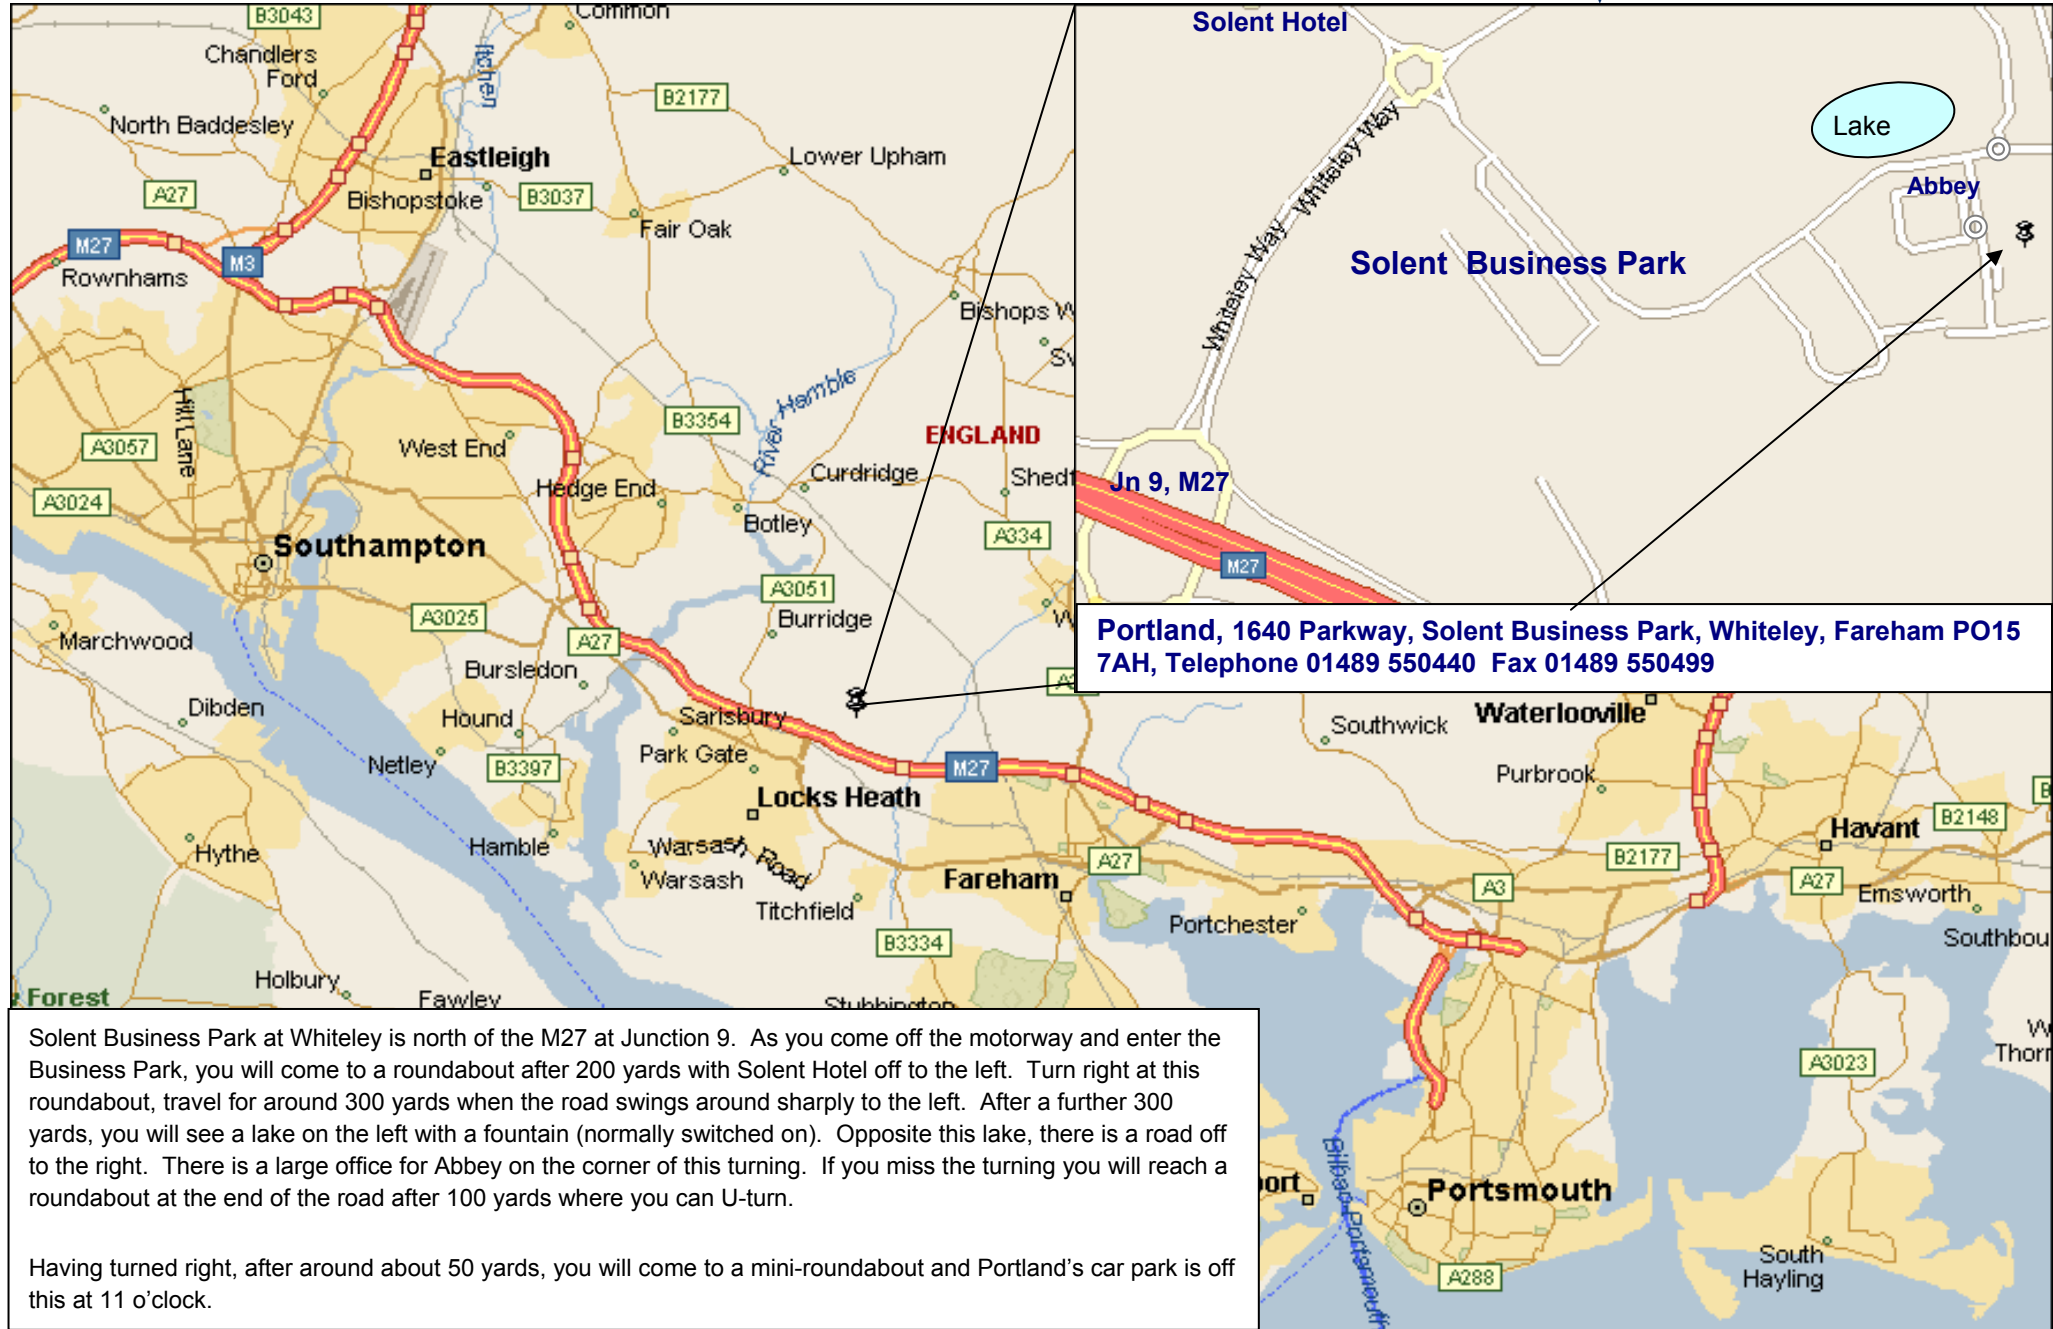

Portland – South East office

Solent Business Park at Whiteley is north of the M27 at Junction 9. As you come off the motorway and enter the Business Park, you will come to a roundabout after 200 yards with Solent Hotel off to the left. Turn right at this roundabout, travel for around 300 yards when the road swings around sharply to the left. After a further 300 yards, you will see a lake on the left with a fountain (normally switched on). Opposite this lake, there is a road off to the right. There is a large office for Abbey on the corner of this turning. If you miss the turning you will reach a roundabout at the end of the road after 100 yards where you can U-turn.

Having turned right, after around about 50 yards, you will come to a mini-roundabout and Portland's car park is off this at 11 o'clock.