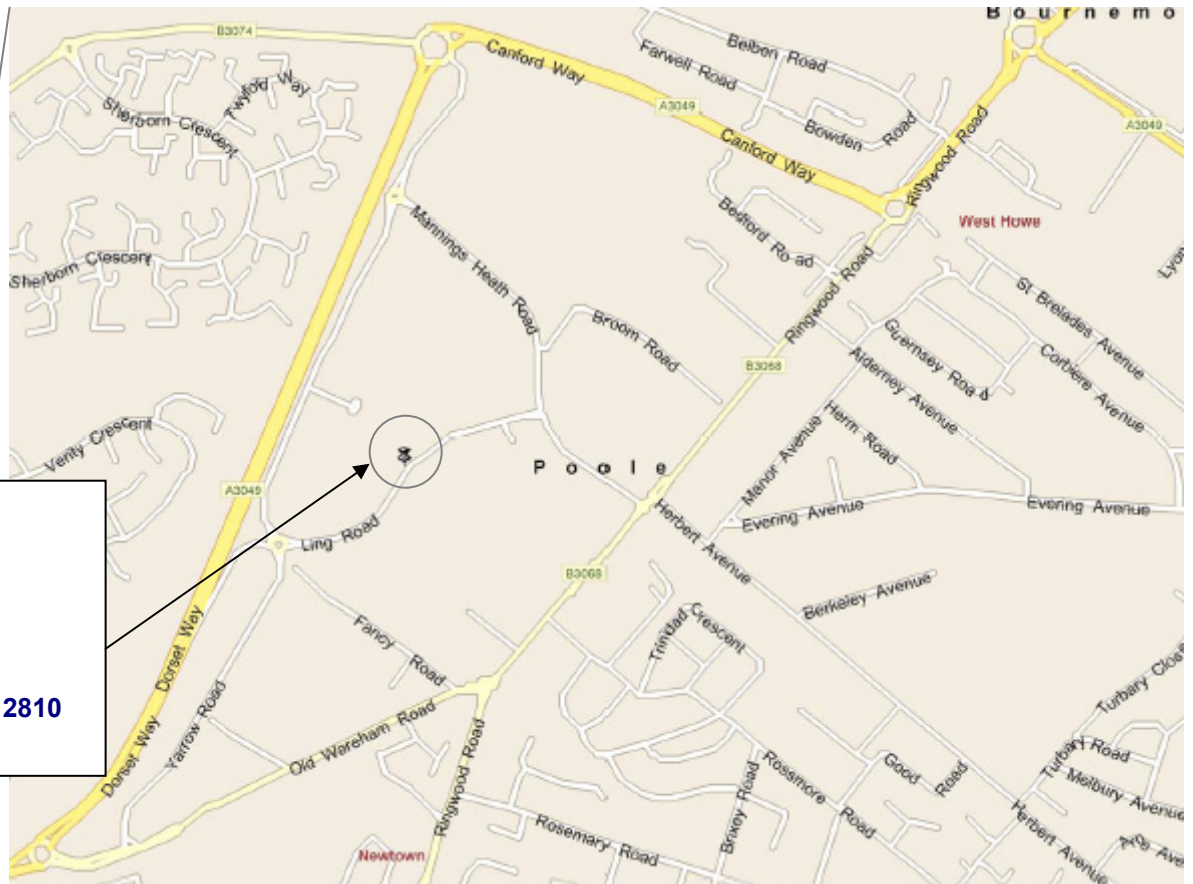

Portland – South West office

Portland,
The Outlook,
Ling Road,
Poole
BH12 4PY

Telephone: 01202 712810
Fax 01202 712818